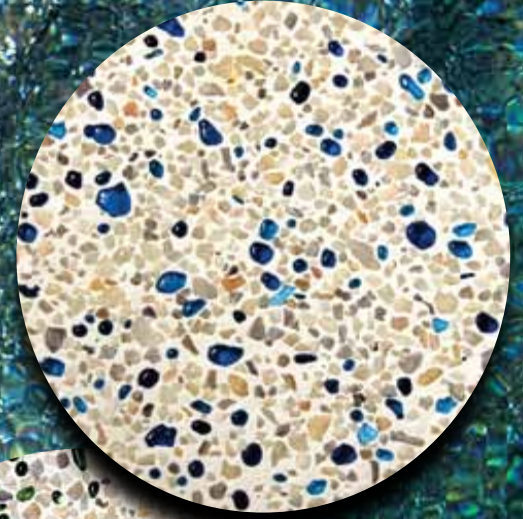

CrystalWorX

Amazing

New Pool Finish
Infinite Custom Combinations

- glass accents
- abalone option
- brush or wand application
- custom formulate each pool
- pozzibond for superior durability
- limited lifetime warranty